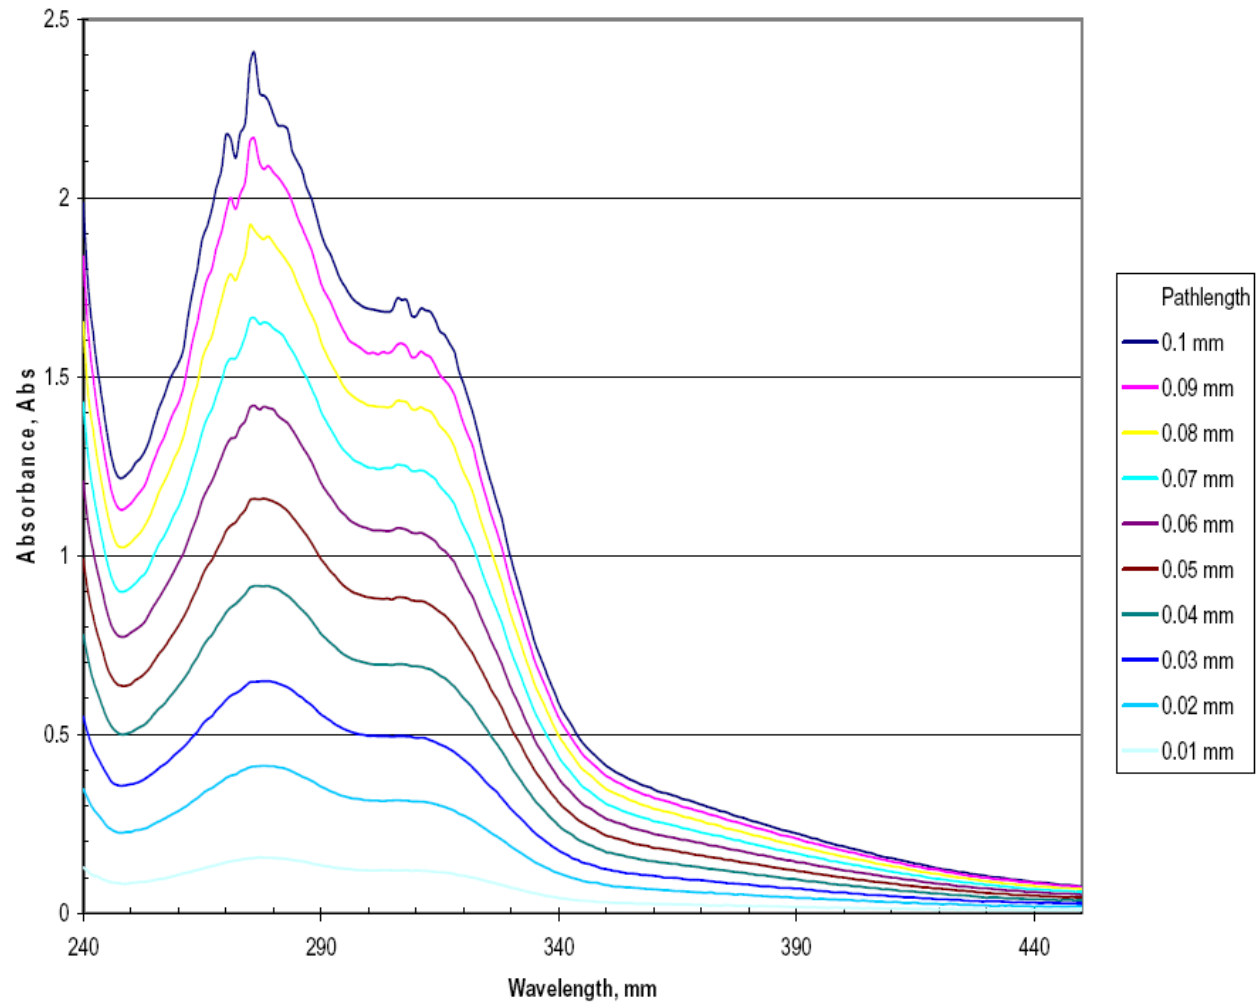

Pure Lemon Extract

Pure Lemon Extract
Linearity (@ 316nm Wavelength)

Pure Vanilla Extract

Pure Vanilla Extract
Linearity