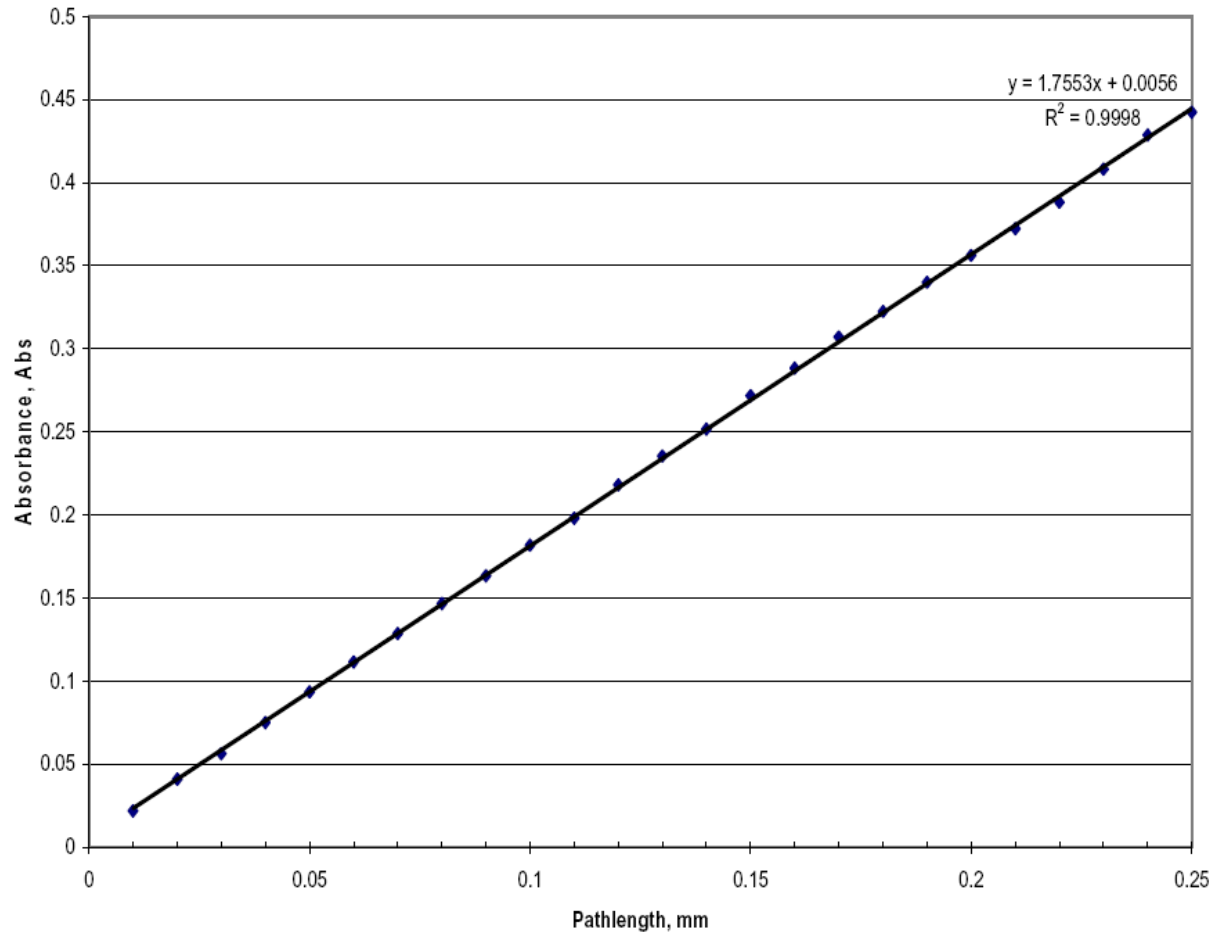

Pure Lemon Extract

Pure Lemon Extract
Linearity (@ 316nm Wavelength)

Pure Vanilla Extract

Pure Vanilla Extract
Linearity