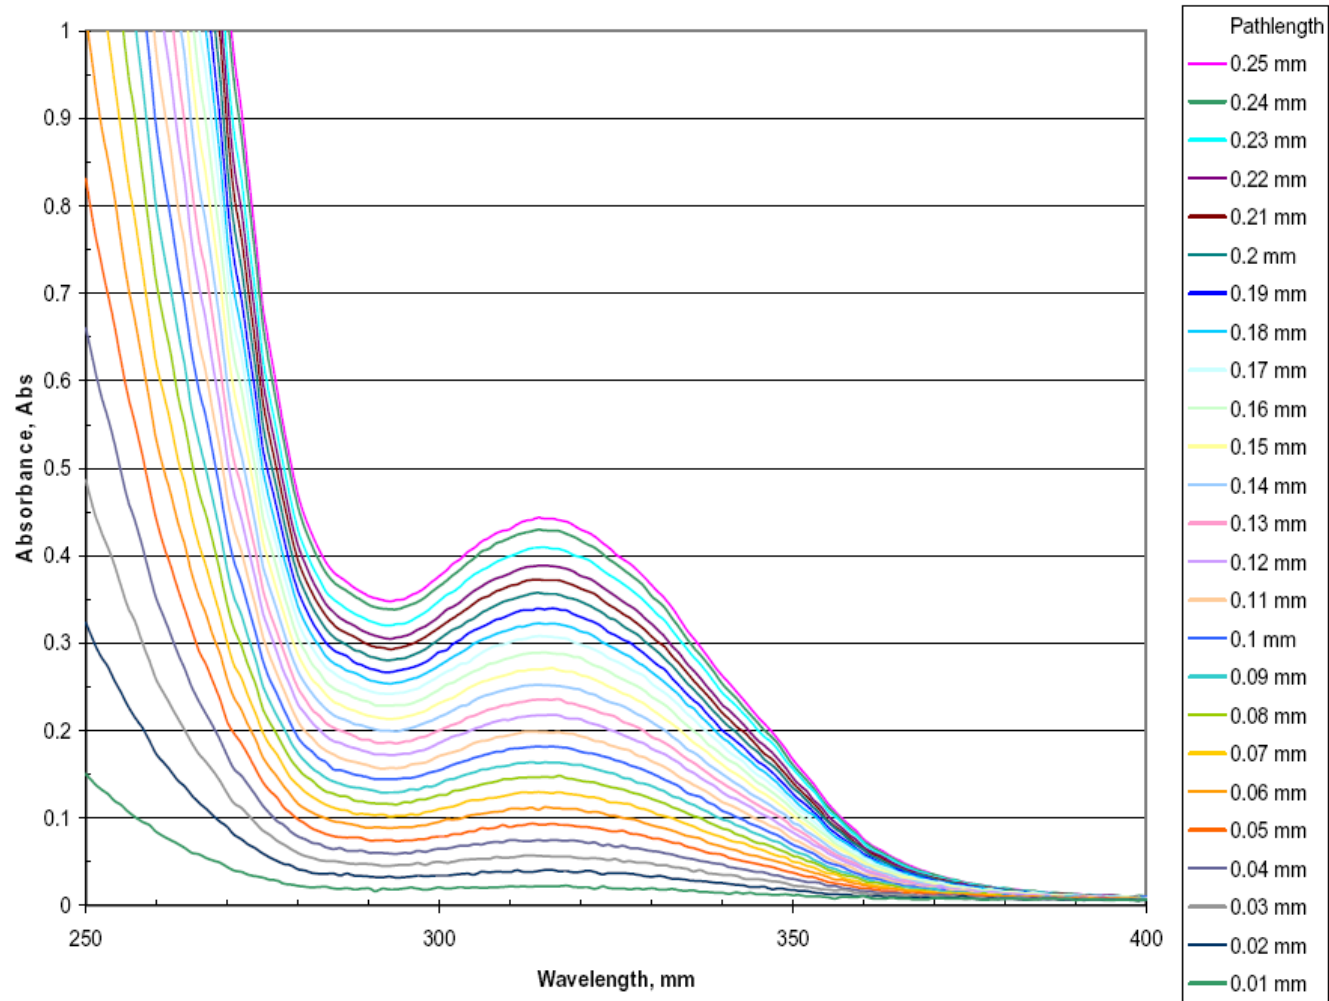

Pure Lemon Extract

Pure Lemon Extract
Linearity (@ 316nm Wavelength)

Pure Vanilla Extract

Pure Vanilla Extract
Linearity