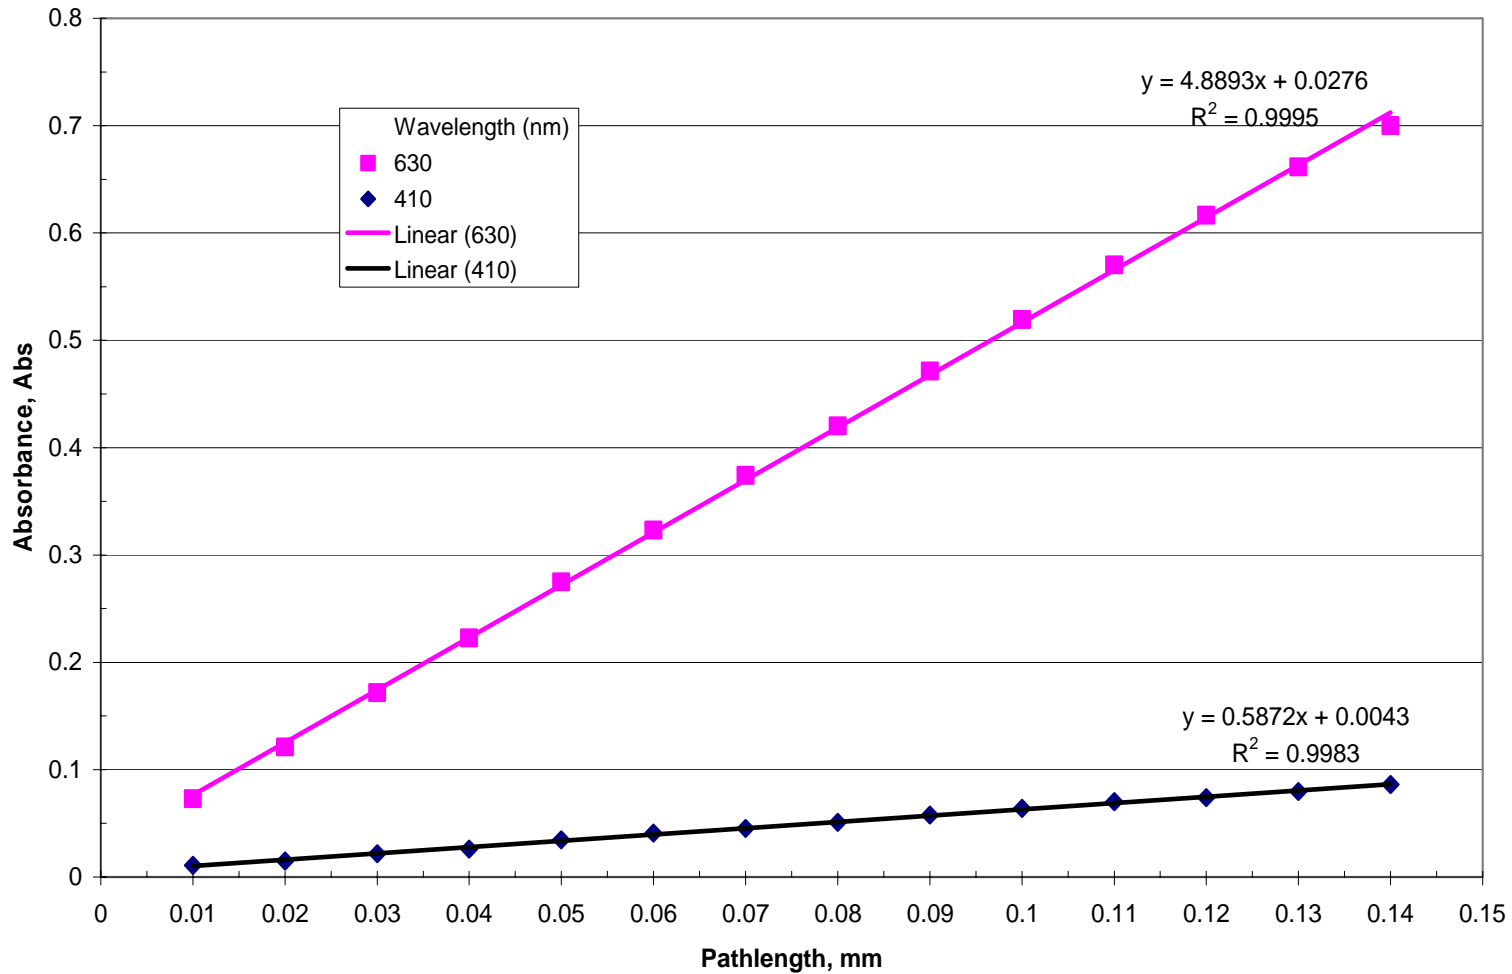

Blue Dye (1mg/ml)

Industrial Blue Dye Color

Blue Dye (1mg/ml)  
Linearity

Industrial Blue Dye / Color

Yellow Dye (2 mg/ml)

Industrial Yellow Dye / Color

Yellow Dye (2 mg/ml)  
Linearity @428 nm Wavelength

Industrial Yellow Dye / Color