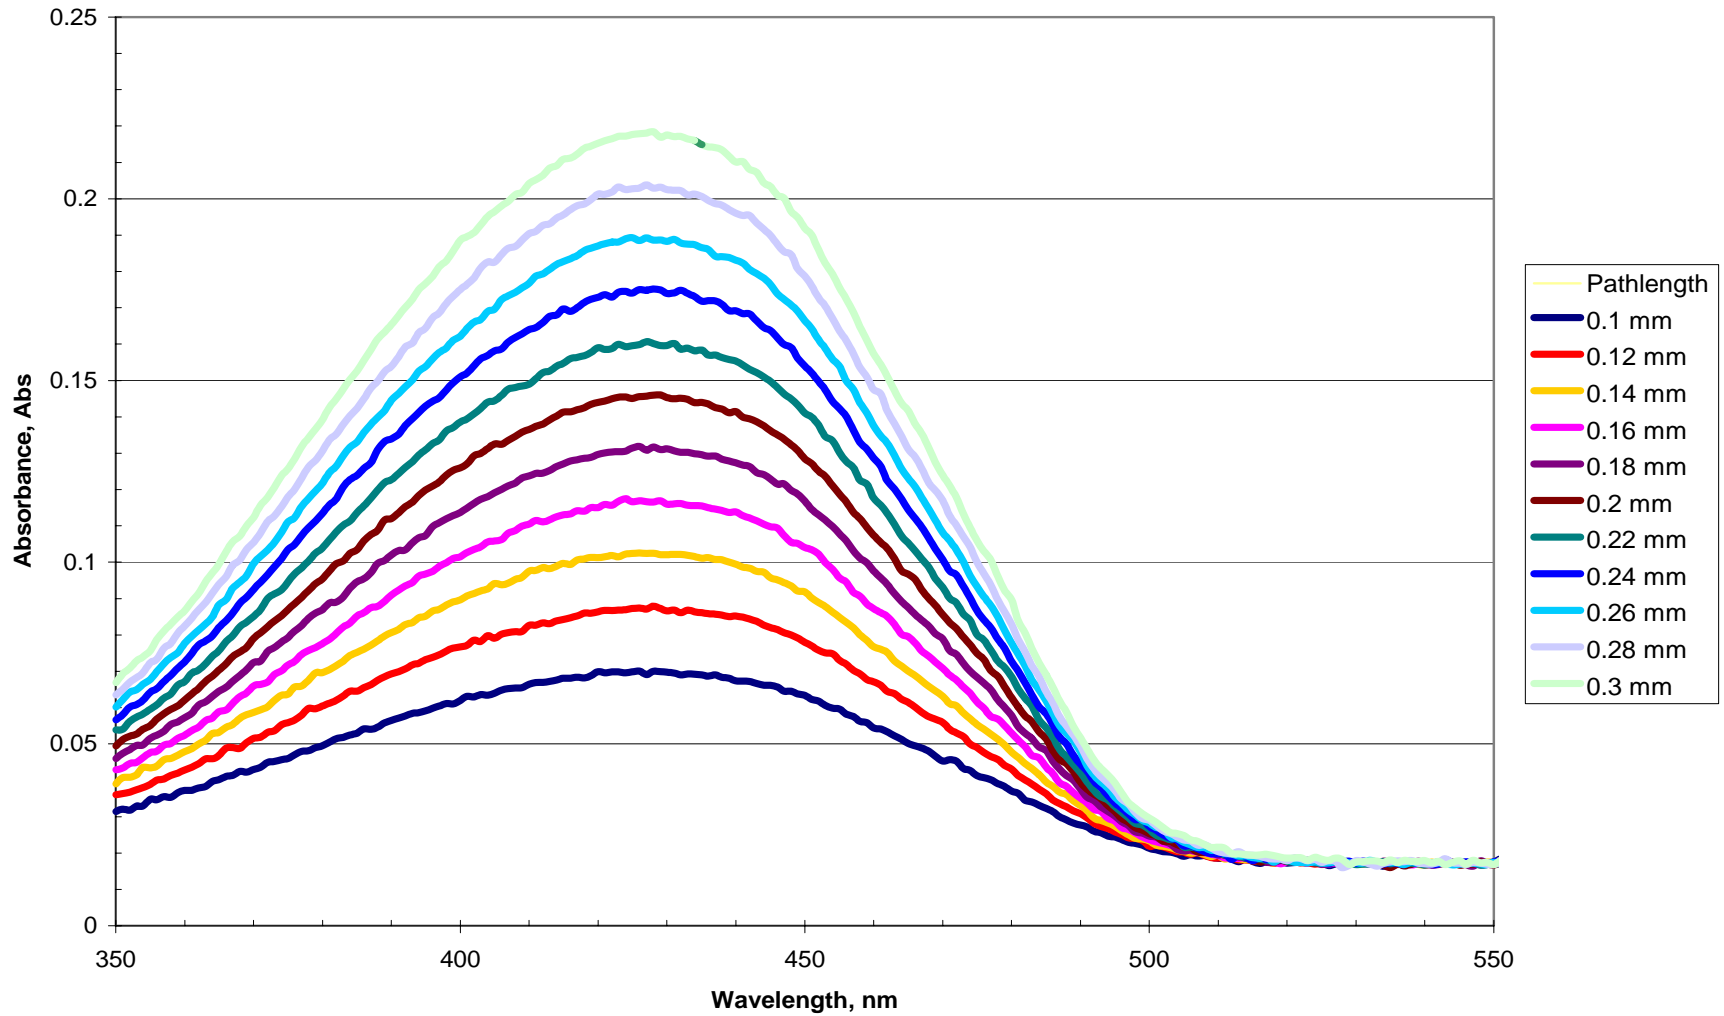

Blue Dye (1mg/ml)

Industrial Blue Dye Color

Blue Dye (1mg/ml)  
Linearity

Industrial Blue Dye / Color

Yellow Dye (2 mg/ml)

Industrial Yellow Dye / Color

Yellow Dye (2 mg/ml)  
Linearity @428 nm Wavelength

Industrial Yellow Dye / Color