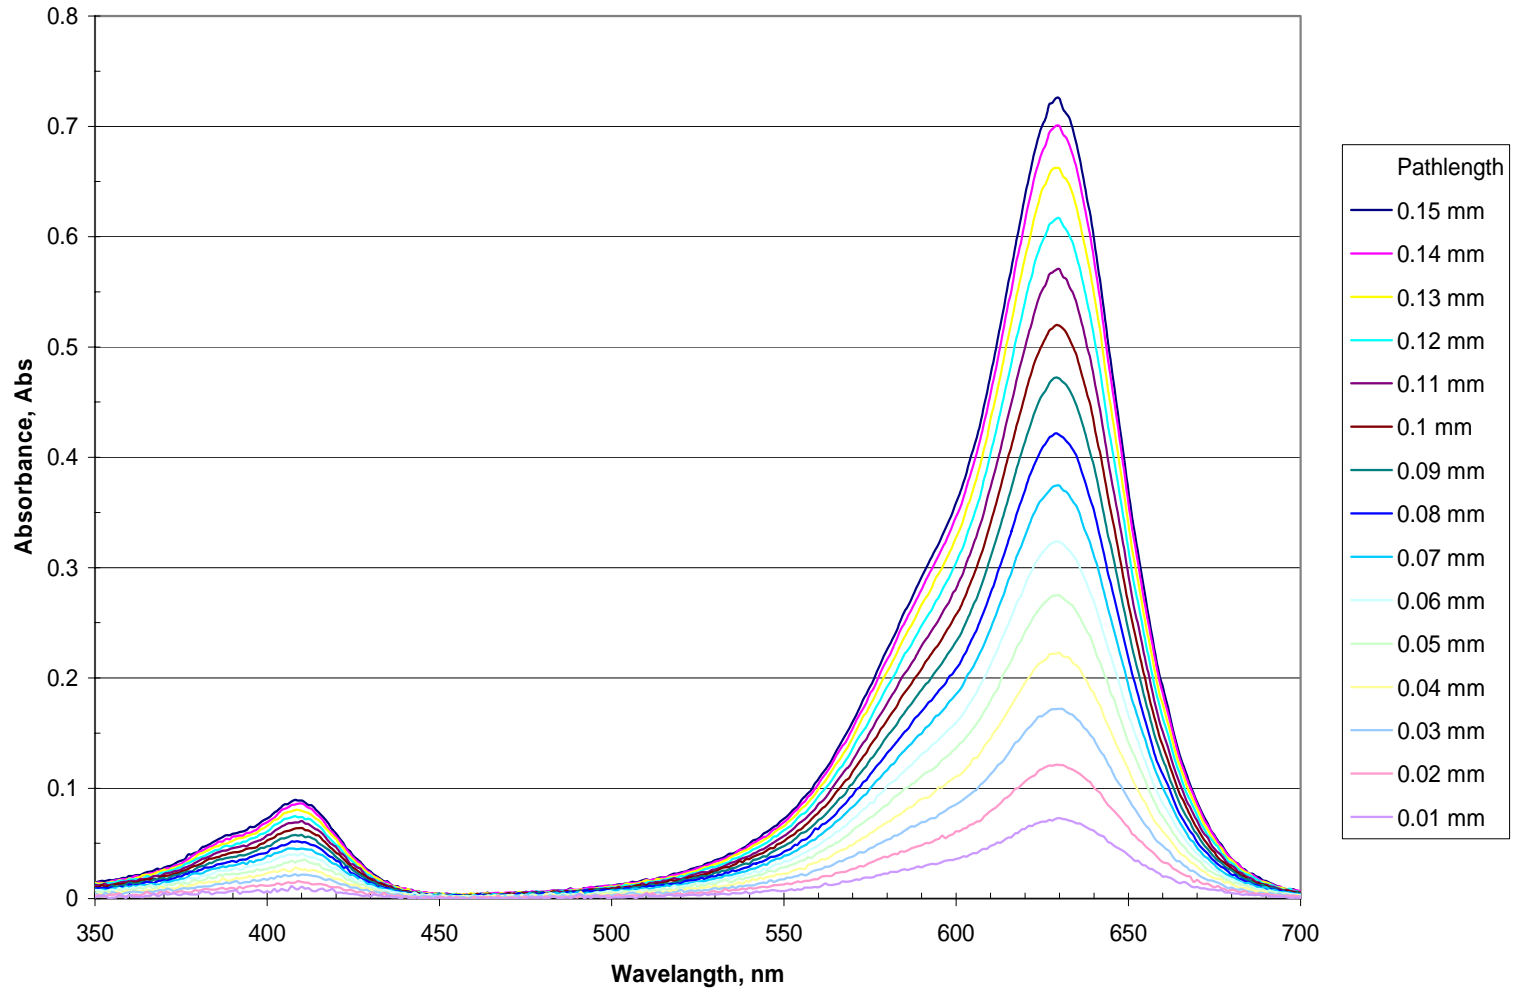

Blue Dye (1mg/ml)

Industrial Blue Dye Color

Blue Dye (1mg/ml)  
Linearity

Industrial Blue Dye / Color

Yellow Dye (2 mg/ml)

Industrial Yellow Dye / Color

Yellow Dye (2 mg/ml)  
Linearity @428 nm Wavelength

Industrial Yellow Dye / Color