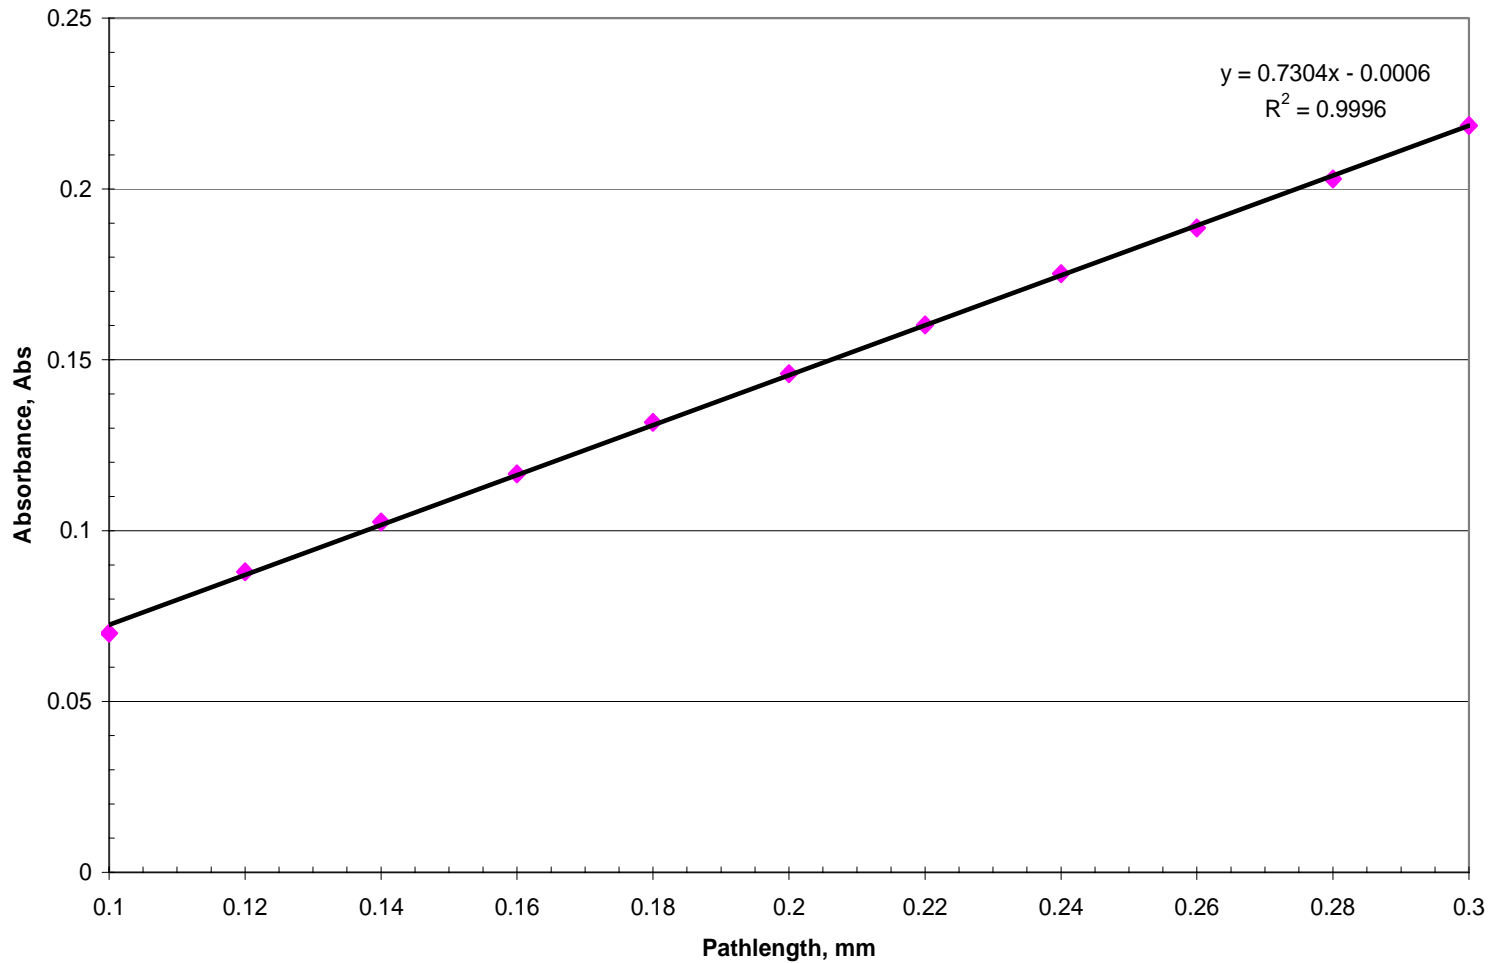

Blue Dye (1mg/ml)

Industrial Blue Dye Color

Blue Dye (1mg/ml)  
Linearity

Industrial Blue Dye / Color

Yellow Dye (2 mg/ml)

Industrial Yellow Dye / Color

Yellow Dye (2 mg/ml)  
Linearity @428 nm Wavelength

Industrial Yellow Dye / Color